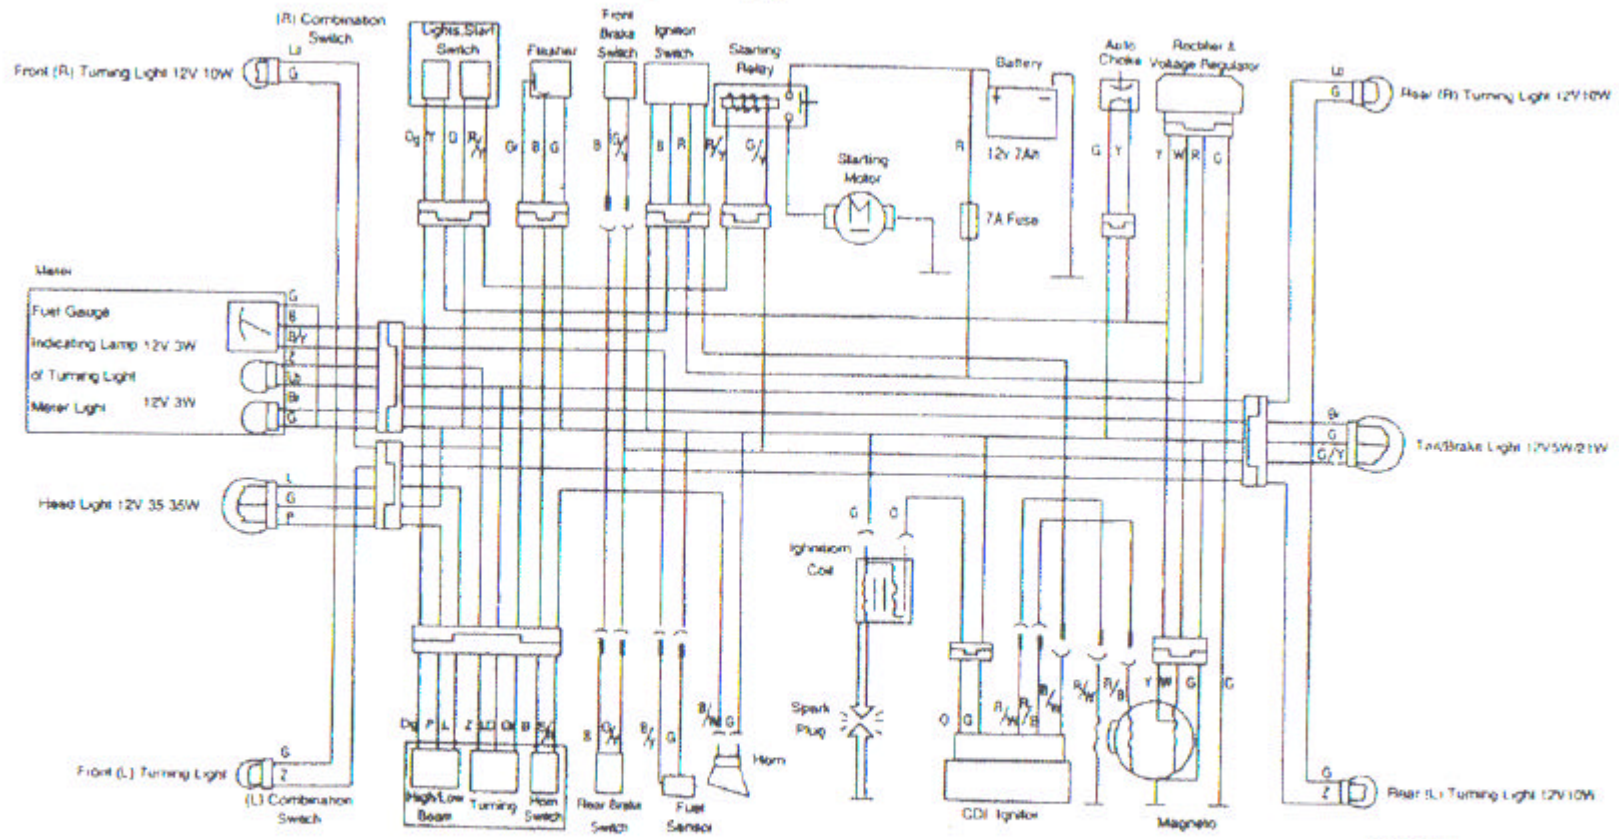

ELECTRIC CIRCUIT DIAGRAM

Wire Colour & Respective Code												
Brown	Red	Orange	Yellow	Green	Blue	Purple	Grey	White	Black	Light Blue	Dark Green	Spk
Bv	R	O	Y	G	L	Z	Gr	W	B	Lb	Dg	P

High/Low Beam Switch	Turning Switch	Horn Switch
L	Dg	P
	Z	Gr
	Lb	B
		B/G

Lights Switch	Start Switch
Y	Dg
	R/V
	G

Front & Rear

Brake Switch
B
G/Y

Ignition Switch
ON
OFF
LOOK
R
B
G
B/G